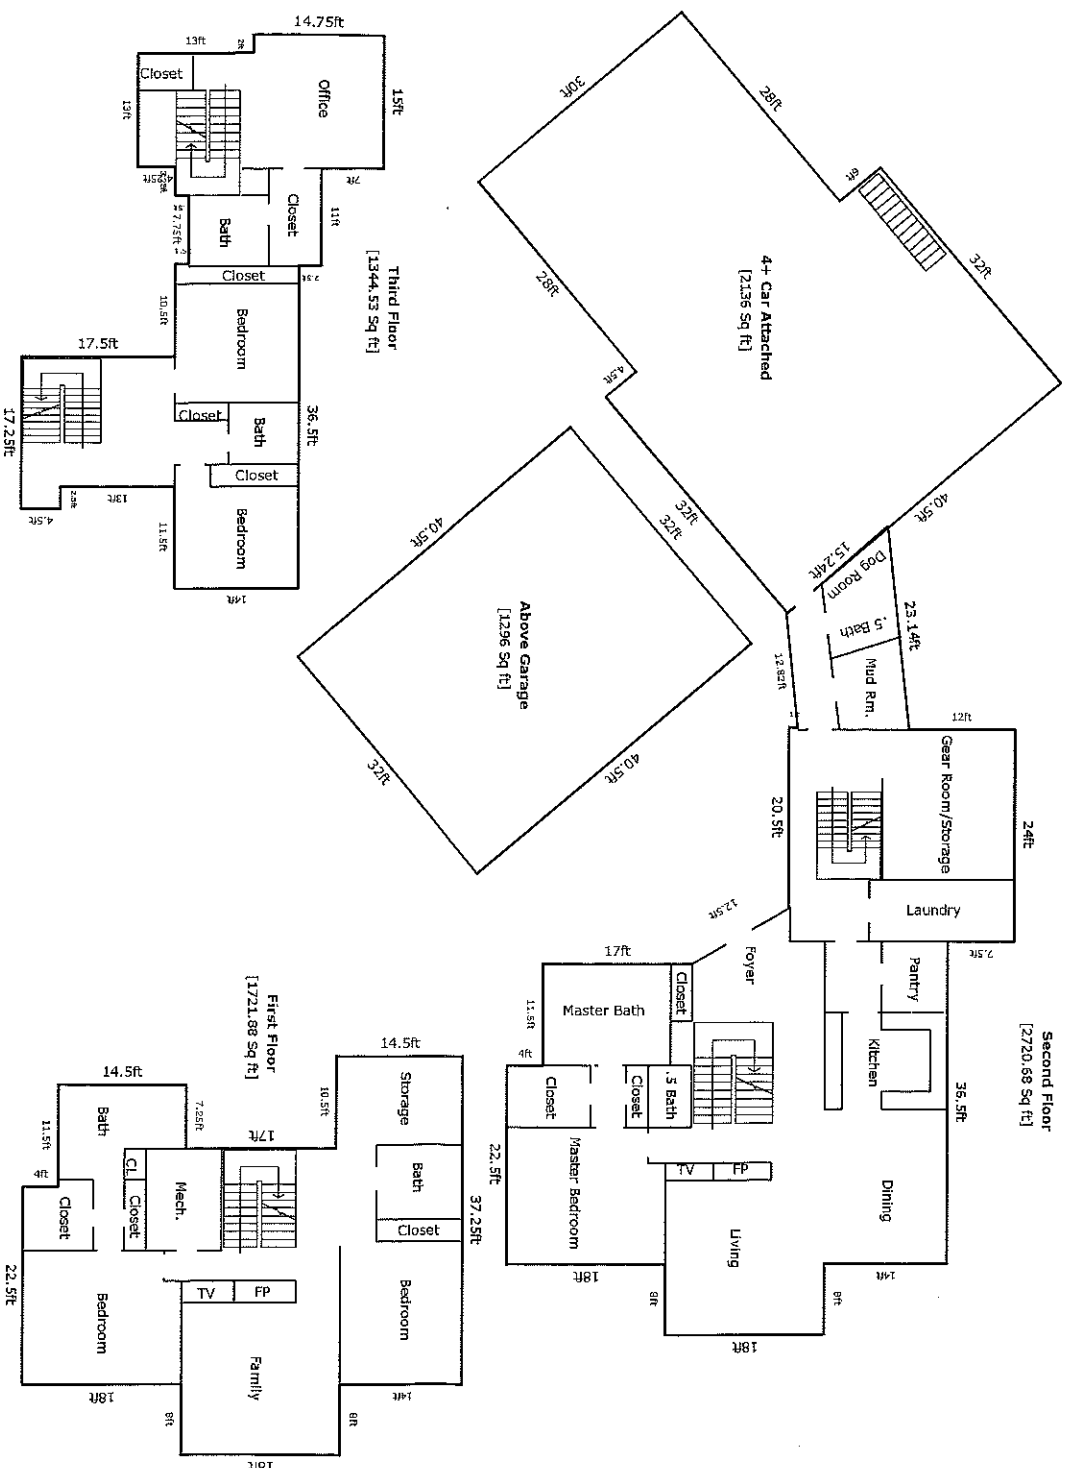

### Building Sketch

Borrower Stahl, Brain T. & Silva, Kelly  
 Property Address 28105 Big Valley Dr.  
 City Steamboat Springs County Routt State CO Zip Code 80487  
 Lender/Client Alpine Bank

#### Area Calculations Summary

Living Area	
First Floor	1721.9 Sq ft
Second Floor	2720.7 Sq ft
Third Floor	1344.5 Sq ft
<b>Total Living Area (Rounded):</b>	<b>5787 Sq ft</b>
Non-living Area	
4+ Car Attached	2136 Sq ft
Above Garage	1296 Sq ft